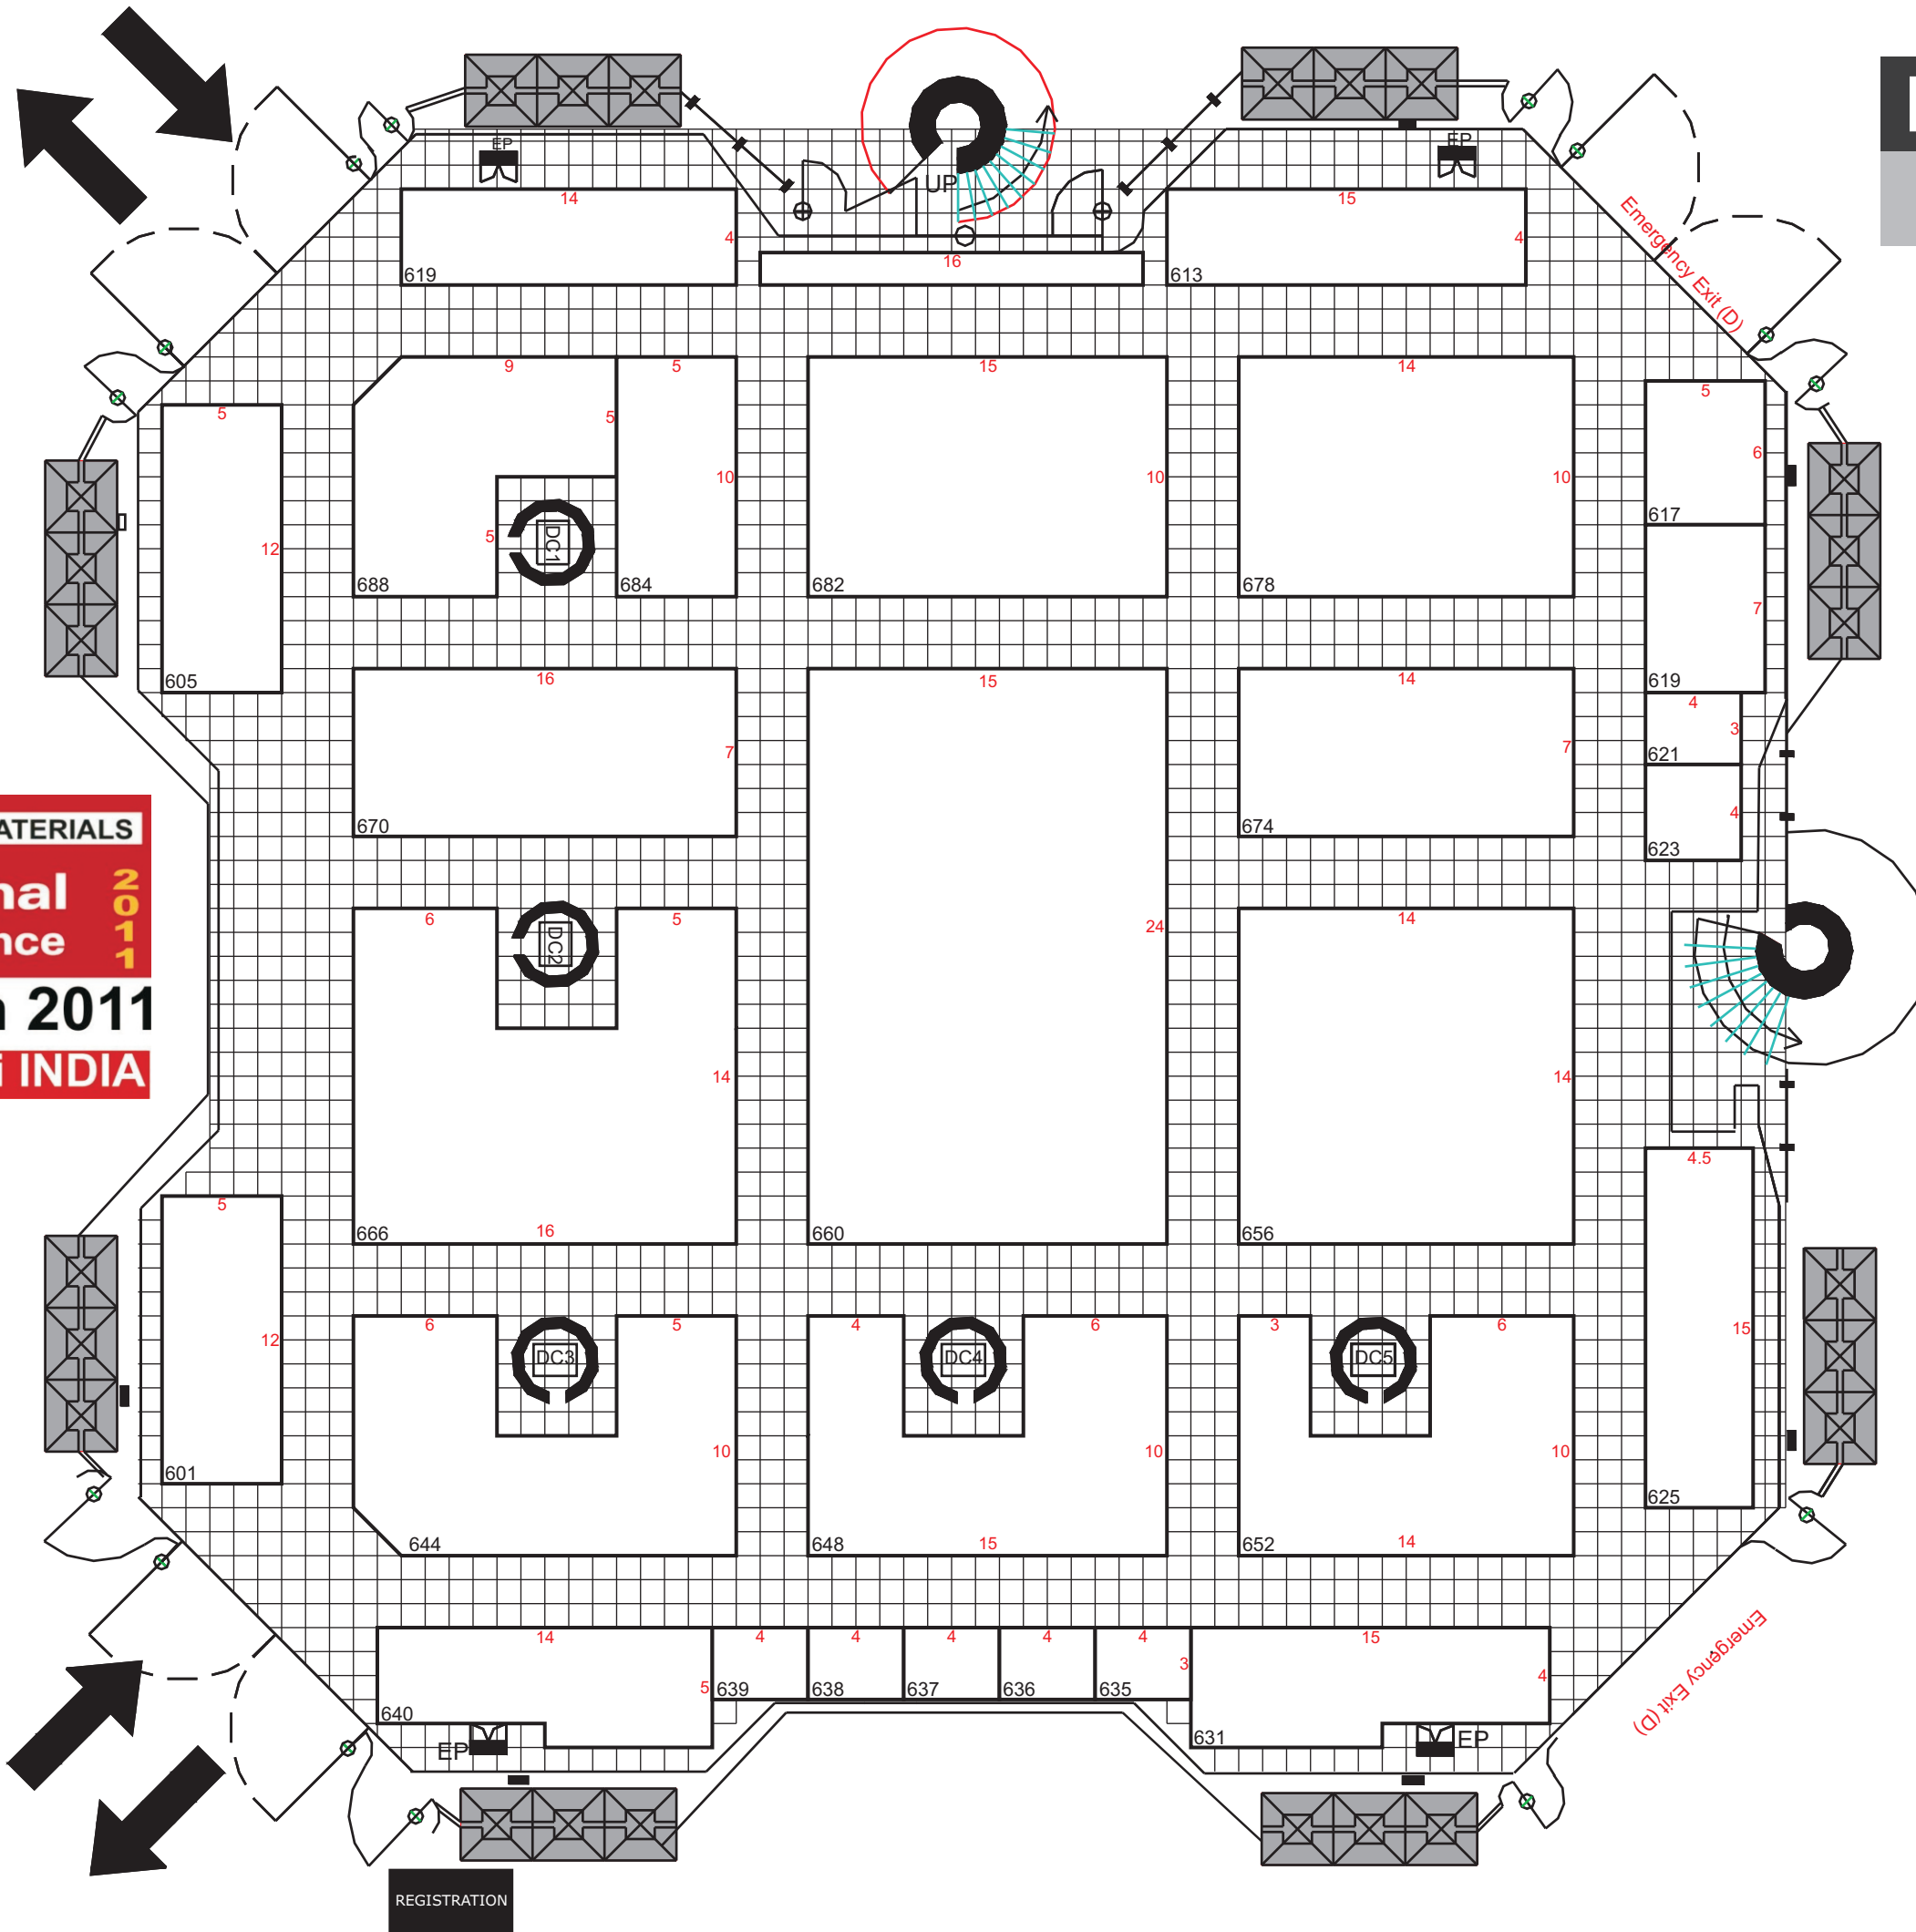

LAYOUT PLAN

HALL # 6

MINERALS METALS METALLURGY & MATERIALS
8th International Exhibition+Conference 2011
February 11th - 14th 2011
Pragati Maidan, New Delhi INDIA

HALL # 6